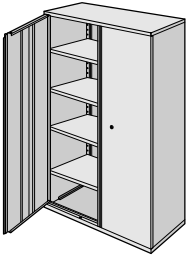

Everyday : Storage

Everyday Cupboard

- Full colour range
- 2 door lockable storage cupboards
- Shelves included
- Available in four heights
 - 1000mm, 1150mm,
 - 1800mm and 1950mm
- Two year guarantee

Triumph

The entire range is designed to a standard which will enhance the look of any modern office setting.

everyday : cupboard

E1950C
H1950 x W900 x D420

E1800C
H1800 x W900 x D420

E1000C
H1000 x W900 x D420

Note! New Silver (SGB), will incur a 5% surcharge.