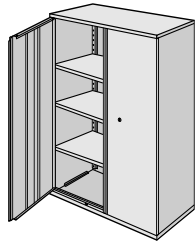

The entire range is designed to a standard which will enhance the look of any modern office setting.

everyday : cupboard

E1950C
H1950 x W900 x D420

E1800C
H1800 x W900 x D420

E1000C
H1000 x W900 x D420

Note! New Silver (SGB), will incur a 5% surcharge.