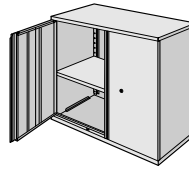

The entire range is designed to a standard which will enhance the look of any modern office setting.

everyday : cupboard

E1950C
H1950 x W900 x D420

E1800C
H1800 x W900 x D420

E1000C
H1000 x W900 x D420

Note! New Silver (SGB), will incur a 5% surcharge.

everyday : cupboard accessories

ESCLS
Lateral filing shelf

AIH80
10 index holders
and 20 cards

BS
12 shelf clips

Head Office
Triumph
The Willows
Merthyr Tydfil
Mid Glamorgan
CF48 1YH
United Kingdom

Midlands
Triumph
Second Floor Suite
The Old Bank House
50 St John's Close
Knowle Solihull
B93 0JU. United Kingdom