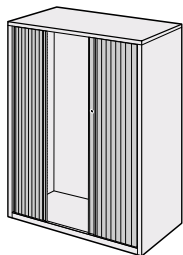

Triumph...for all your storage needs

Triumph's range of pedestals, filing cabinets, stationery cupboards and storage units present - hard working, high quality, practical, value, no fuss applications.

The entire range is designed to a standard which will enhance the look of any modern office setting.

everyday : 1000 side tambour

E191T
H1980 x W1000 x D475