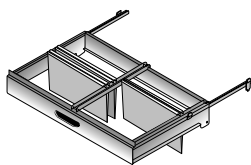

side tambour : accessories

EPCR10
Vertical Filing Cradle with cross bar to accept 2 rows of A4 pockets front on or discard cross bar for foolscap side on