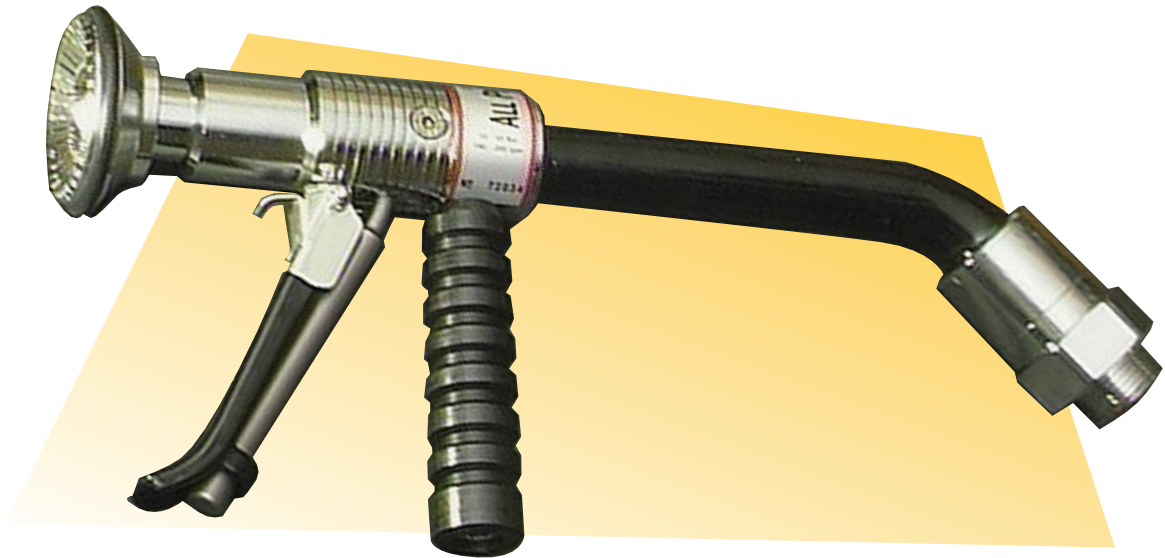

Article No: APG10210 / 10220

### How to operate

Press the trigger to select spray-pattern. From shut-off via protecting screen and fog, to jet. The trigger can be locked in any of five positions.

### Applications

Fireextinguishing with high or medium water pressure. Generates very small droplet sizes. Also well suited for heavy industrial use.

### Material

Stainless steel and chromeplated brass with rubber and plastic covers. Lubricated with silicone oil. Requires a minimum of maintenance.